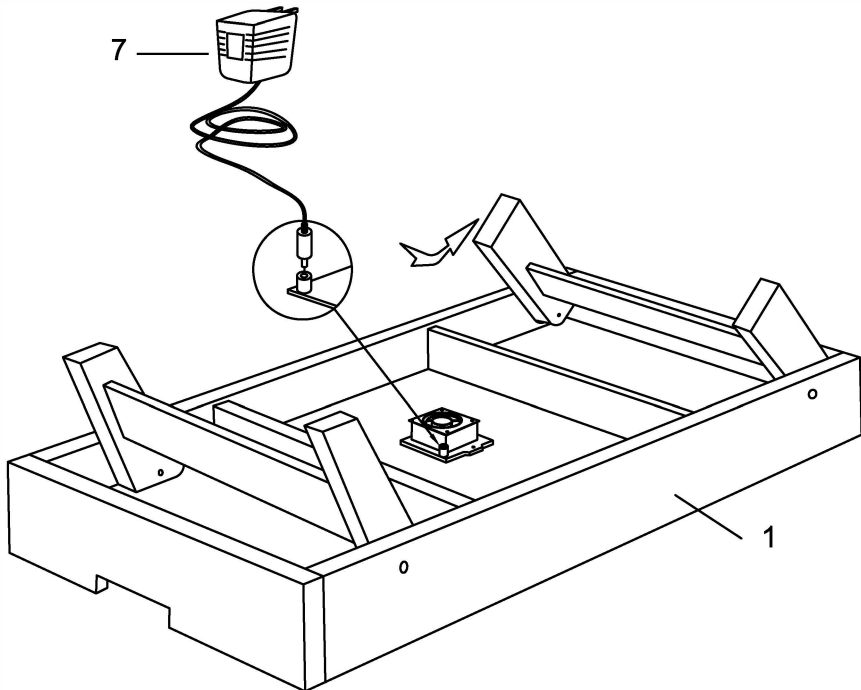

Parts List

#1 Main Frame 1 piece	#2 Goals 2 pieces	#3 F3X5/8" Screw 4 pieces	#4 Pusher 2 pieces
#5 Round Puck 2 pieces	#6 Pusher Felt Sticker 2 pieces	#7 Adapter 1 piece	#8 Allen 1 piece

Step 1: