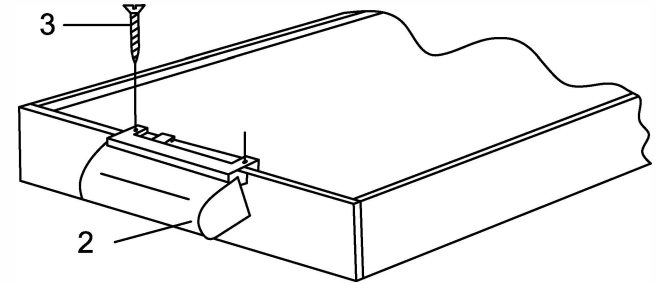

Parts List

#1 Main Frame 1 piece	#2 Goals 2 pieces	#3 F3X5/8" Screw 4 pieces	#4 Pusher 2 pieces
#5 Round Puck 2 pieces	#6 Pusher Felt Sticker 2 pieces	#7 Adapter 1 piece	#8 Allen 1 piece

Step 1:

Step 2:

Step 3: