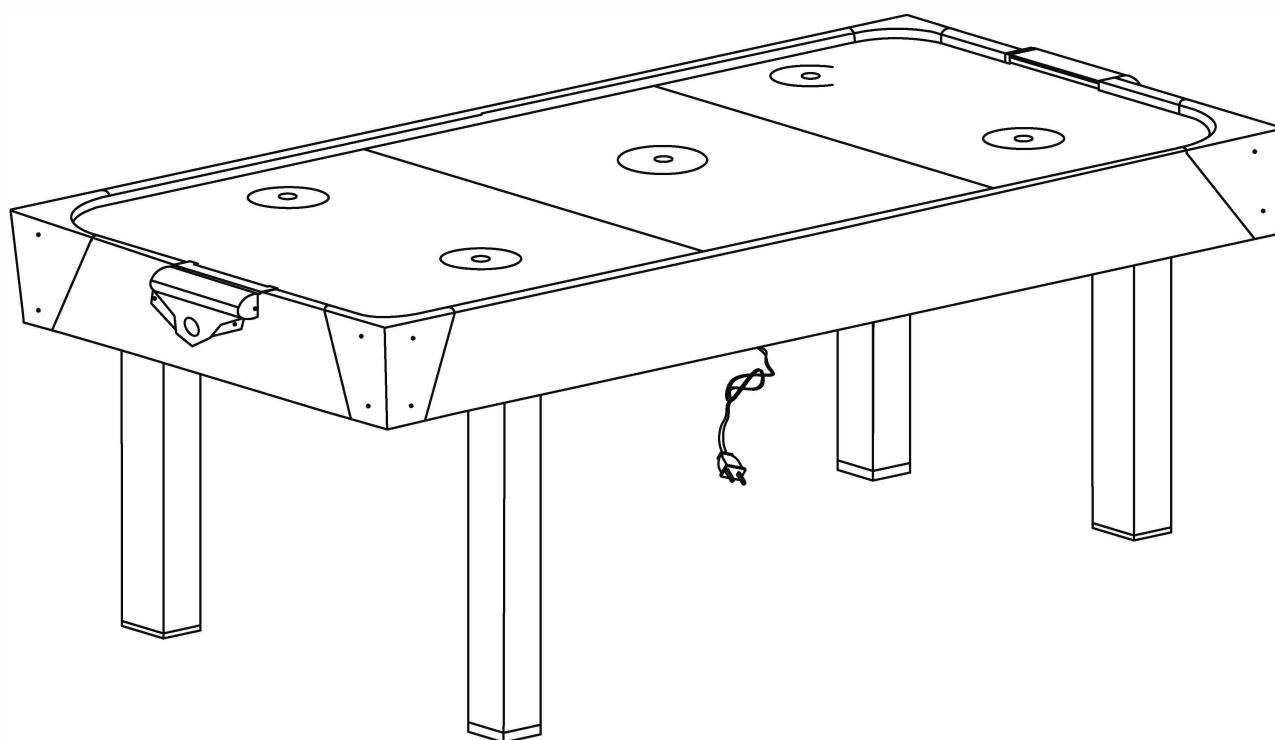

ASSEMBLY INSTRUCTION

Art. Nr. 8018

PARTS LIST

#1

TABLE MAIN 1 PC

#2

LEG 4 PCS

#3

1/4" BLACK FLAT WASHER
16PCS

#4

1/4"X1" BOLT 16PCS

#5

T3.5X12mm SCREW 4 PCS

#6

PUCK CATCHER 2 PCS

#7

PUSHER AND FELT 2 PCS

#8

LEG LEVELERS 4PCS

#9

ALLEN KEY 1 PCS

STEP 1

STEP 2

STEP 3