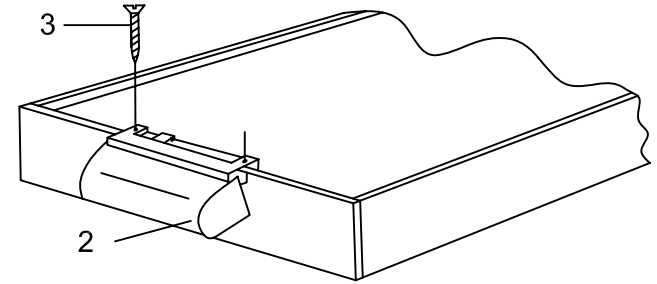

Parts List

#1 Main Frame 1 piece	#2 Goals 2 pieces	#3 F3X5/8" Screw 4 pieces	#4 Pusher 2 pieces
#5 Round Puck 2 pieces	#6 Pusher Felt Sticker 2 pieces	#7 Adapter 1 piece	#8 Allen 1 piece

Step 1:

Step 2:

Step 3: