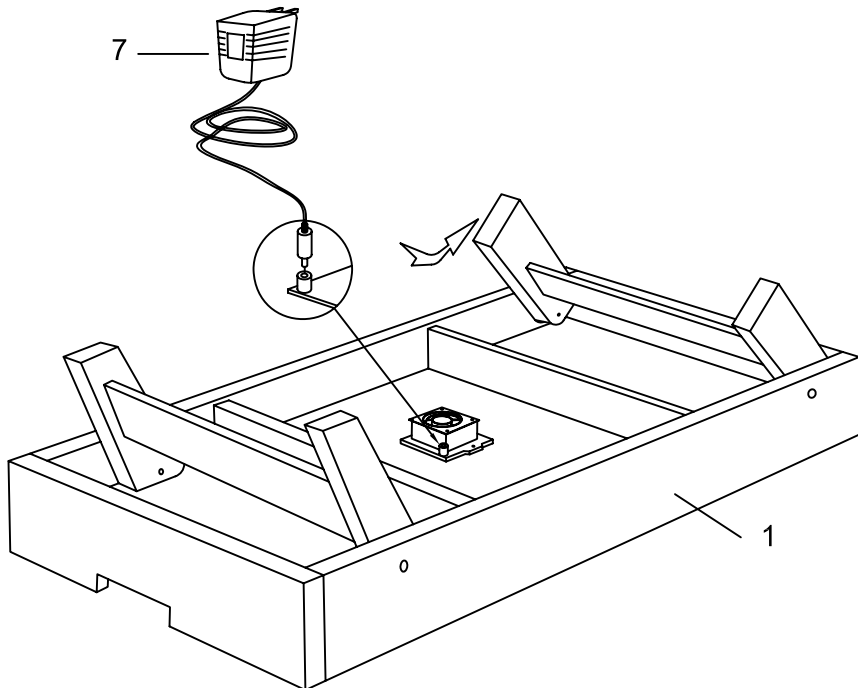

Parts List

#1 Main Frame 1 piece	#2 Goals 2 pieces	#3 F3X5/8" Screw 4 pieces	#4 Pusher 2 pieces
#5 Round Puck 2 pieces	#6 Pusher Felt Sticker 2 pieces	#7 Adapter 1 piece	#8 Allen 1 piece

Step 1: