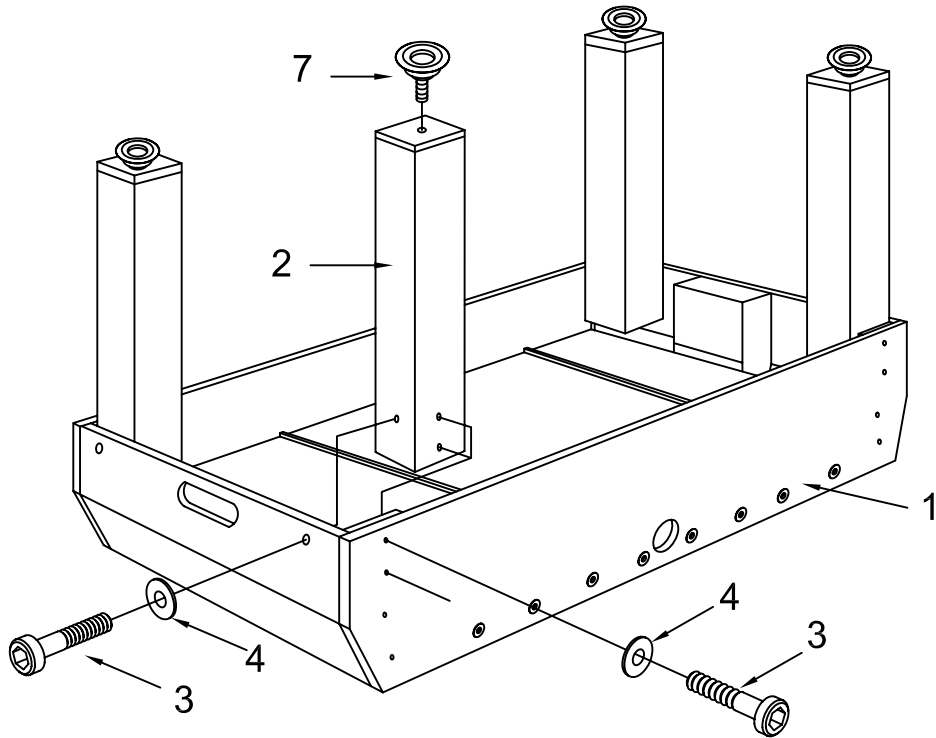

SOCCER TABLE "FAMILY"

Item-No.: 3500402

Parts List

<p>#1</p>  <p>Main frame 1 piece</p>	<p>#2</p>  <p>Leg 4 pieces</p>	<p>#3</p>  <p>5/16"X1-1/2" Bolt 12 pieces</p>	<p>#4</p>  <p>5/16" Washer 12 pieces</p>
<p>#5</p>  <p>F4X1" Screw 4 pieces</p>	<p>#6</p>  <p>Scoring system 2 pieces</p>	<p>#7</p>  <p>Leg leveler 4 pieces</p>	<p>#8</p>  <p>Rod end cap 8 pieces</p>
<p>#9</p>  <p>Home Player 1-man rod 1 piece</p>	<p>#10</p>  <p>Home Player 2-man rod 1 piece</p>	<p>#11</p>  <p>Home Player 3-man rod 1 piece</p>	<p>#12</p>  <p>Home Player 5-man rod 1 piece</p>
<p>#13</p>  <p>Visiting Player 1-man rod 1 piece</p>	<p>#14</p>  <p>Visiting Player 2-man rod 1 piece</p>	<p>#15</p>  <p>Visiting Player 3-man rod 1 piece</p>	<p>#16</p>  <p>Visiting Player 5-man rod 1 piece</p>
<p>#17</p>  <p>Handle 8 pieces</p>	<p>#18</p>  <p>Plastic washer 16 pieces</p>	<p>#19</p>  <p>Bumper 16 pieces</p>	<p>#20</p>  <p>8#X1" Screw 8 pieces</p>
<p>#21</p>  <p>Lock Nut 8 pieces</p>	<p>#22</p>  <p>Ball Entry Cup 2 pieces</p>	<p>#23</p>  <p>8#X5/8" screw 6 pieces</p>	<p>#24</p>  <p>Soccer Ball 2 pieces</p>

#25

Allen Key
1 piece

Step 1:

Step 2:

Step 3:

Step 4:

TISCHKICKER „FAMILY“

Art.-Nr.: 3500402