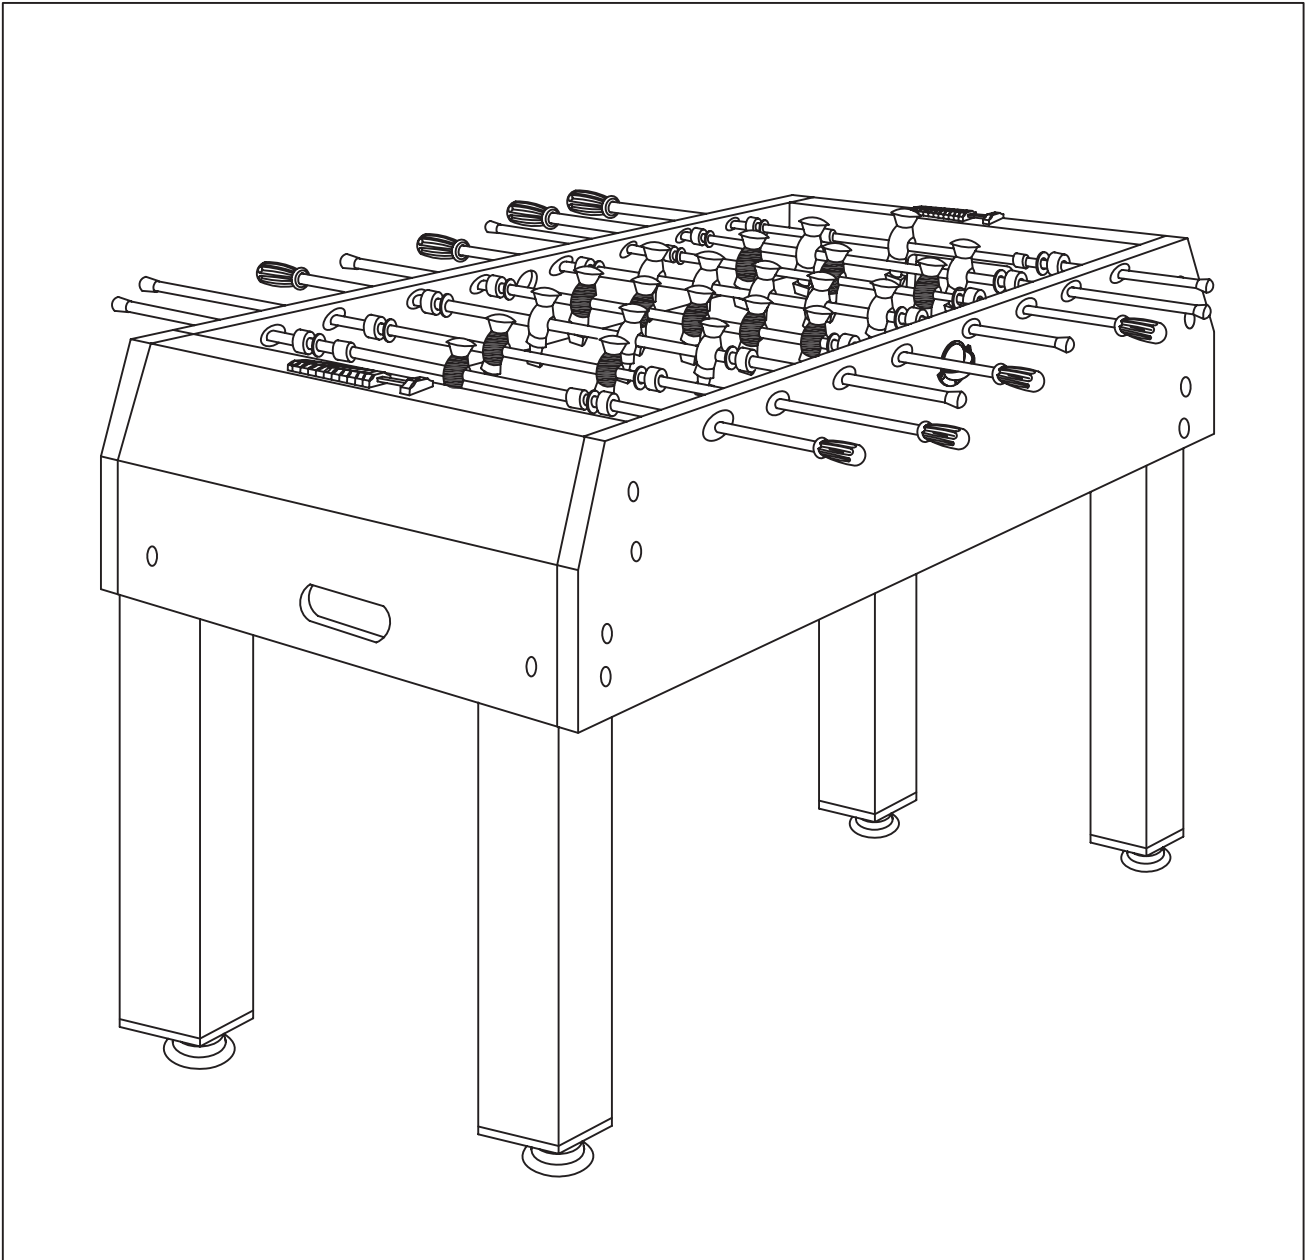

SOCCER TABLE "FAMILY"

Item-No.: 3500402

Parts List

<p>#1</p>  <p>Main frame 1 piece</p>	<p>#2</p>  <p>Leg 4 pieces</p>	<p>#3</p>  <p>5/16"X1-1/2" Bolt 12 pieces</p>	<p>#4</p>  <p>5/16" Washer 12 pieces</p>
<p>#5</p>  <p>F4X1" Screw 4 pieces</p>	<p>#6</p>  <p>Scoring system 2 pieces</p>	<p>#7</p>  <p>Leg leveler 4 pieces</p>	<p>#8</p>  <p>Rod end cap 8 pieces</p>
<p>#9</p>  <p>Home Player 1-man rod 1 piece</p>	<p>#10</p>  <p>Home Player 2-man rod 1 piece</p>	<p>#11</p>  <p>Home Player 3-man rod 1 piece</p>	<p>#12</p>  <p>Home Player 5-man rod 1 piece</p>
<p>#13</p>  <p>Visiting Player 1-man rod 1 piece</p>	<p>#14</p>  <p>Visiting Player 2-man rod 1 piece</p>	<p>#15</p>  <p>Visiting Player 3-man rod 1 piece</p>	<p>#16</p>  <p>Visiting Player 5-man rod 1 piece</p>
<p>#17</p>  <p>Handle 8 pieces</p>	<p>#18</p>  <p>Plastic washer 16 pieces</p>	<p>#19</p>  <p>Bumper 16 pieces</p>	<p>#20</p>  <p>8#X1" Screw 8 pieces</p>
<p>#21</p>  <p>Lock Nut 8 pieces</p>	<p>#22</p>  <p>Ball Entry Cup 2 pieces</p>	<p>#23</p>  <p>8#X5/8" screw 6 pieces</p>	<p>#24</p>  <p>Soccer Ball 2 pieces</p>

#25

Allen Key
1 piece

Step 1:

Step 2:

Step 3:

Step 4:

TISCHKICKER „FAMILY“

Art.-Nr.: 3500402