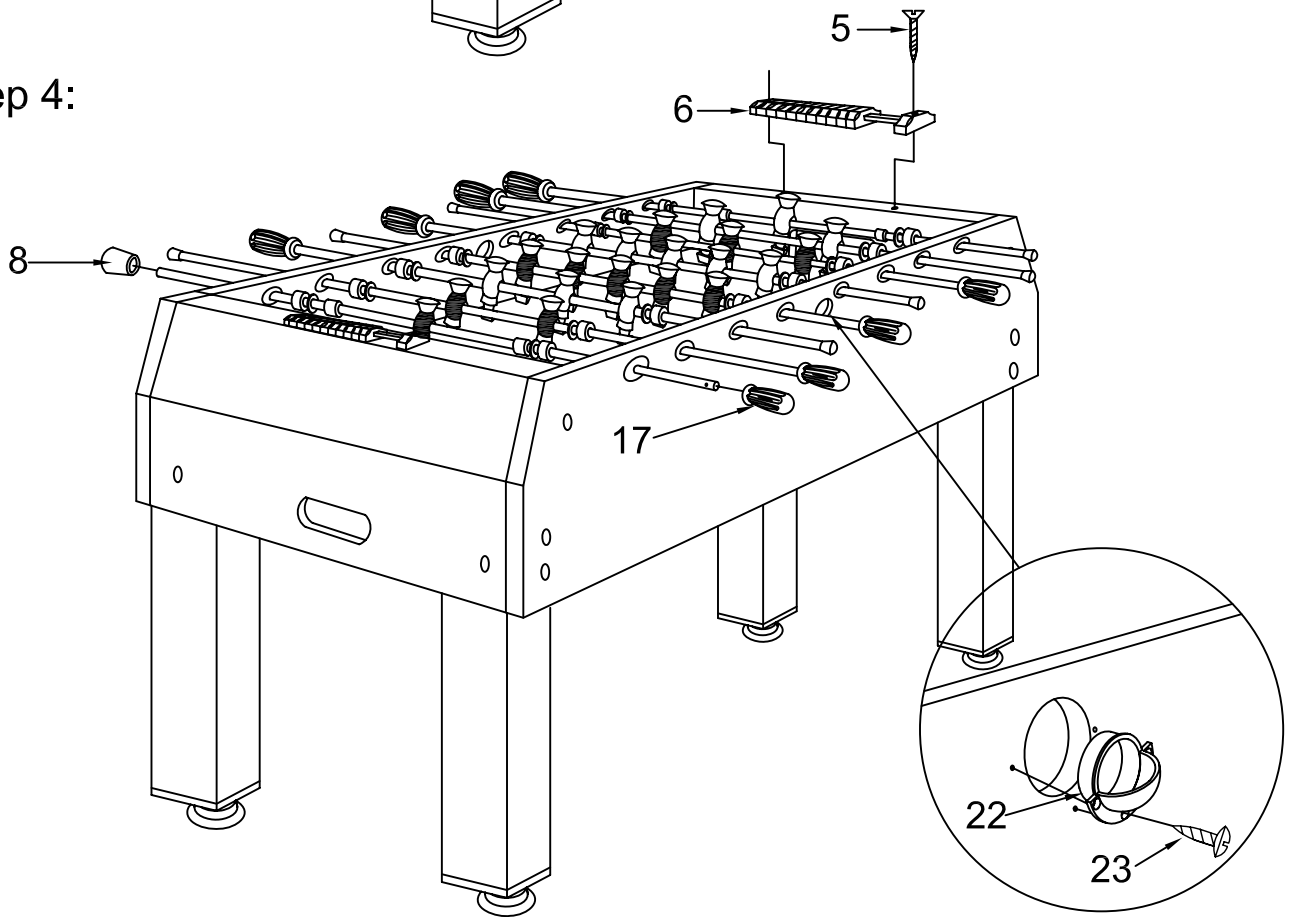

SOCCER TABLE "FAMILY"

Item-No.: 3500402

Parts List

<p>#1</p>  <p>Main frame 1 piece</p>	<p>#2</p>  <p>Leg 4 pieces</p>	<p>#3</p>  <p>5/16"X1-1/2" Bolt 12 pieces</p>	<p>#4</p>  <p>5/16" Washer 12 pieces</p>
<p>#5</p>  <p>F4X1" Screw 4 pieces</p>	<p>#6</p>  <p>Scoring system 2 pieces</p>	<p>#7</p>  <p>Leg leveler 4 pieces</p>	<p>#8</p>  <p>Rod end cap 8 pieces</p>
<p>#9</p>  <p>Home Player 1-man rod 1 piece</p>	<p>#10</p>  <p>Home Player 2-man rod 1 piece</p>	<p>#11</p>  <p>Home Player 3-man rod 1 piece</p>	<p>#12</p>  <p>Home Player 5-man rod 1 piece</p>
<p>#13</p>  <p>Visiting Player 1-man rod 1 piece</p>	<p>#14</p>  <p>Visiting Player 2-man rod 1 piece</p>	<p>#15</p>  <p>Visiting Player 3-man rod 1 piece</p>	<p>#16</p>  <p>Visiting Player 5-man rod 1 piece</p>
<p>#17</p>  <p>Handle 8 pieces</p>	<p>#18</p>  <p>Plastic washer 16 pieces</p>	<p>#19</p>  <p>Bumper 16 pieces</p>	<p>#20</p>  <p>8#X1" Screw 8 pieces</p>
<p>#21</p>  <p>Lock Nut 8 pieces</p>	<p>#22</p>  <p>Ball Entry Cup 2 pieces</p>	<p>#23</p>  <p>8#X5/8" screw 6 pieces</p>	<p>#24</p>  <p>Soccer Ball 2 pieces</p>

#25

Allen Key
1 piece

Step 1:

Step 2:

Step 3:

Step 4:

TISCHKICKER „FAMILY“

Art.-Nr.: 3500402