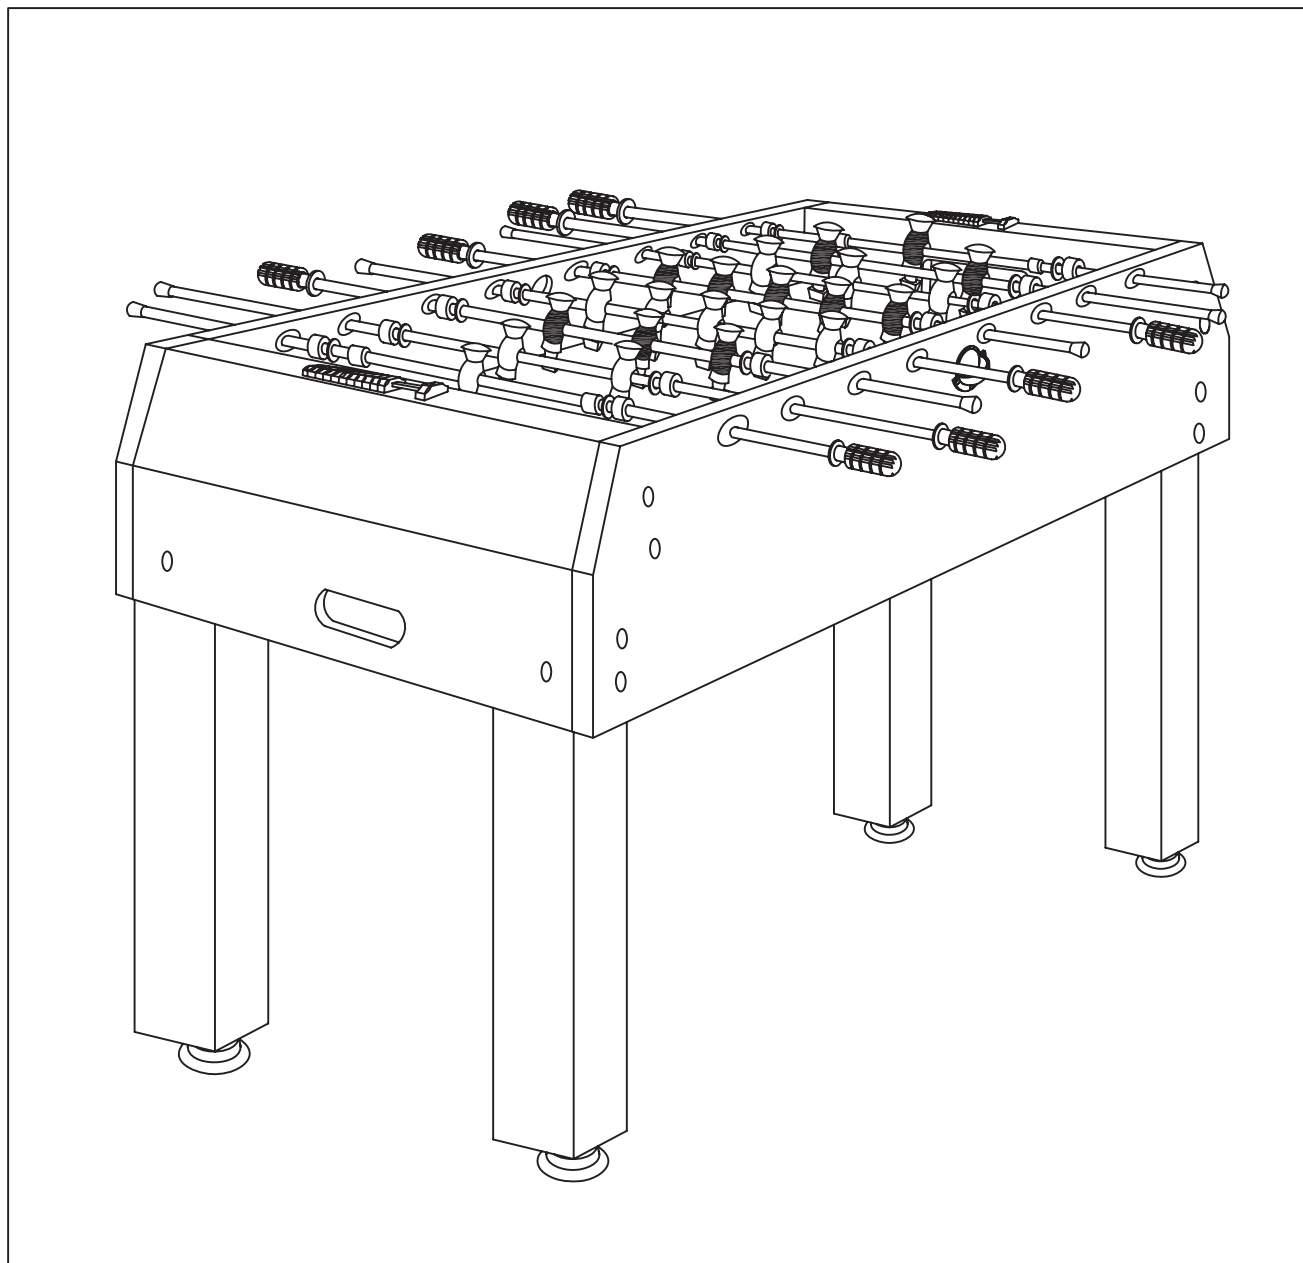

SOCCER TABLE "FAMILY"

Item-No.: 3500402

Parts List

<p>#1</p>  <p>Main frame 1 piece</p>	<p>#2</p>  <p>Leg 4 pieces</p>	<p>#3</p>  <p>5/16"X1-1/2" Bolt 12 pieces</p>	<p>#4</p>  <p>5/16" Washer 12 pieces</p>
<p>#5</p>  <p>F4X1" Screw 4 pieces</p>	<p>#6</p>  <p>Scoring system 2 pieces</p>	<p>#7</p>  <p>Leg leveler 4 pieces</p>	<p>#8</p>  <p>Rod end cap 8 pieces</p>
<p>#9</p>  <p>Home Player 1-man rod 1 piece</p>	<p>#10</p>  <p>Home Player 2-man rod 1 piece</p>	<p>#11</p>  <p>Home Player 3-man rod 1 piece</p>	<p>#12</p>  <p>Home Player 5-man rod 1 piece</p>
<p>#13</p>  <p>Visiting Player 1-man rod 1 piece</p>	<p>#14</p>  <p>Visiting Player 2-man rod 1 piece</p>	<p>#15</p>  <p>Visiting Player 3-man rod 1 piece</p>	<p>#16</p>  <p>Visiting Player 5-man rod 1 piece</p>
<p>#17</p>  <p>Handle 8 pieces</p>	<p>#18</p>  <p>Plastic washer 16 pieces</p>	<p>#19</p>  <p>Bumper 16 pieces</p>	<p>#20</p>  <p>8#X1" Screw 8 pieces</p>
<p>#21</p>  <p>Lock Nut 8 pieces</p>	<p>#22</p>  <p>Ball Entry Cup 2 pieces</p>	<p>#23</p>  <p>8#X5/8" screw 6 pieces</p>	<p>#24</p>  <p>Soccer Ball 2 pieces</p>

#25

Allen Key
1 piece

Step 1:

Step 2:

Step 3:

Step 4:

TISCHKICKER „FAMILY“

Art.-Nr.: 3500402