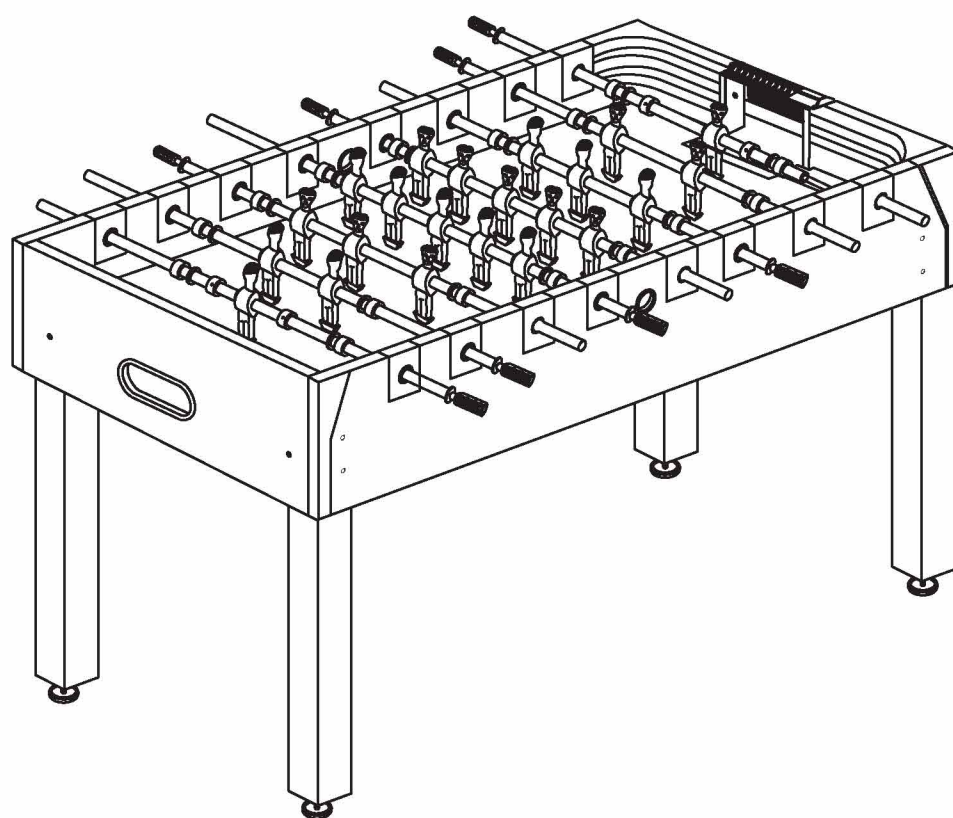

ASSEMBLY INSTRUCTION

ITEM#:AUT-8123

PARTS LIST

<p>#1</p>  <p>Main Frame 1 pc</p>	<p>#2</p>  <p>Legs 4 pcs</p>	<p>#3</p>  <p>scorer & goal box 2 set</p>	<p>#4</p>  <p>1/4"X1-1/4" Bolts 16 pcs</p>	<p>#5</p>  <p>1/4"X19mm Washers 16 pcs</p>
<p>#6</p>  <p>T4x12mm Screws 4 pcs</p>	<p>#7</p>  <p>T3X12mm Screws 32 pcs</p>	<p>#8</p>  <p>players 11+11 pcs</p>	<p>#9</p>  <p>Washers 16 pcs</p>	<p>#10</p>  <p>Plastic Washers 16 pcs</p>
<p>#11</p>  <p>Bushing 4 pcs</p>	<p>#12</p>  <p>Bolts 26 pcs</p>	<p>#13</p>  <p>Tool 1 pcs</p>	<p>#14</p>  <p>ROD EVD CAP 8 pcs</p>	<p>#15</p>  <p>Rod Handles 8 pcs</p>
<p>#16</p>  <p>Leg levellers 4 pcs</p>	<p>#17</p>  <p>Soccer Balls 2 pcs</p>	<p>#18</p>  <p>Bearing 16 pcs</p>	<p>#19</p>  <p>2-Man Rods 2 pcs</p>	<p>#20</p>  <p>3-Man Rods 4 pcs</p>
<p>#21</p>  <p>5-Man Rods 2 pcs</p>				

Step 1

Step 2